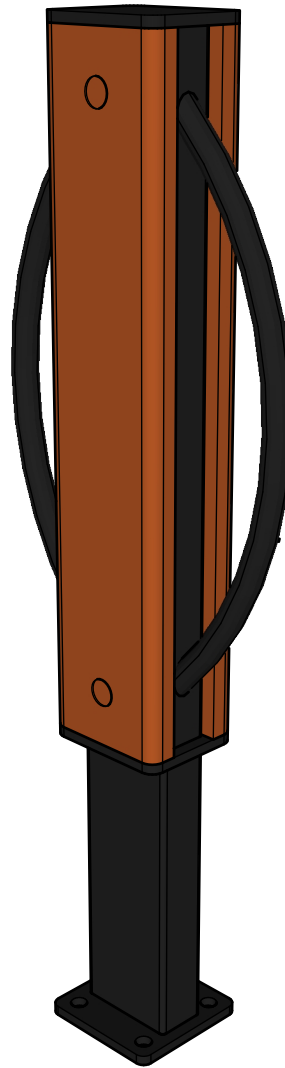


	WISHBONE SITE FURNISHINGS 210-27090 GLOUCESTER WAY LANGLEY, BC			
	DWG. TITLE: MODENA BIKE RACK REVISION: 01/01/20 R:00			
MATERIAL: ALUMINUM	DWG. NO. DWSBBR01012000	DRAWN BY: BRAD SULLIVAN		
PATTERN NO. N/A	MODEL NO. MBR-37	SCALE: 1:12	SHEET: 1 OF 2	DATE: 01 JAN 20

WISHBONE SITE FURNISHINGS

210-27090 GLOUCESTER WAY LANGLEY, BC

DWG. TITLE: MODENA BIKE RACK

REVISION: 01/01/20 R:00

MATERIAL:
ALUMINUM

DWG. NO.
DWSBBR01012000

DRAWN BY:
BRAD SULLIVAN

PATTERN NO.
N/A

MODEL NO.
MBR-37

SCALE:
AS SHOWN

SHEET:
2 OF 2

DATE:
01 JAN 20